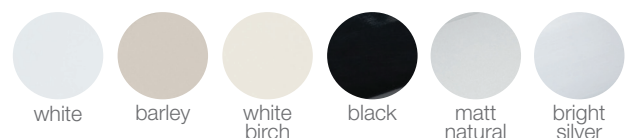

FINISHES*

*not all finishes available in all styles, please see your Pivotech installer for details; colours are a representation of the finishes in printed form, actual finishes may vary in appearance.