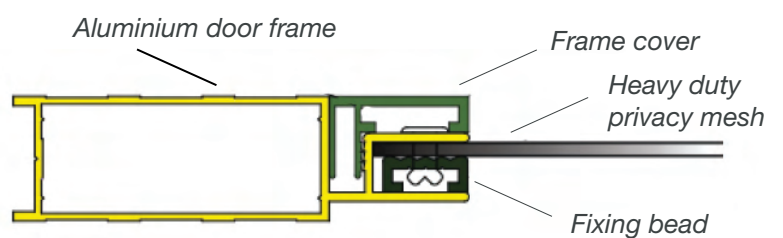

Defendoor LOW-VIS | Doors & Windows

Heavy Duty Privacy Mesh Security System

DEFENDOOR LOW-VIS

When privacy is top priority, Defendoor LOW-VIS mesh is a strong, 3.0mm perforated aluminium sheet, powder coated and corrosion resistant. This mesh limits the field of vision from the outside looking in and with correct lighting conditions this allows a person on the inside to see outside while remaining unseen.

The Defendoor LOW-VIS range consists of:

- Hinged Security Doors
- Sliding Security Doors
- Security Window Screens
- Patio Enclosures
- Privacy Screens
- Fixed Screening

BENEFITS & FEATURES

Compliant with Australia standards AS5039 and AS5041

Restricted vision for privacy

Insect and vermin resistant

Resistant to damage caused by household pets

Easy to clean and maintain – corrosion resistant

Affordable security system for your home

Easy to fabricate and install