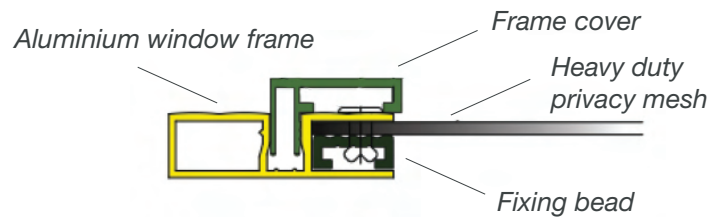

Defendoor LOW-VIS | Doors & Windows

Heavy Duty Privacy Mesh Security System

DEFENDOOR LOW-VIS

When privacy is top priority, Defendoor LOW-VIS mesh is a strong, 3.0mm perforated aluminium sheet, powder coated and corrosion resistant. This mesh limits the field of vision from the outside looking in and with correct lighting conditions this allows a person on the inside to see outside while remaining unseen.

The Defendoor LOW-VIS range consists of:

- Hinged Security Doors
- Sliding Security Doors
- Security Window Screens
- Patio Enclosures
- Privacy Screens
- Fixed Screening

BENEFITS & FEATURES

Compliant with Australia standards AS5039 and AS5041

Restricted vision for privacy

Insect and vermin resistant

Resistant to damage caused by household pets

Easy to clean and maintain – corrosion resistant

Affordable security system for your home

Easy to fabricate and install